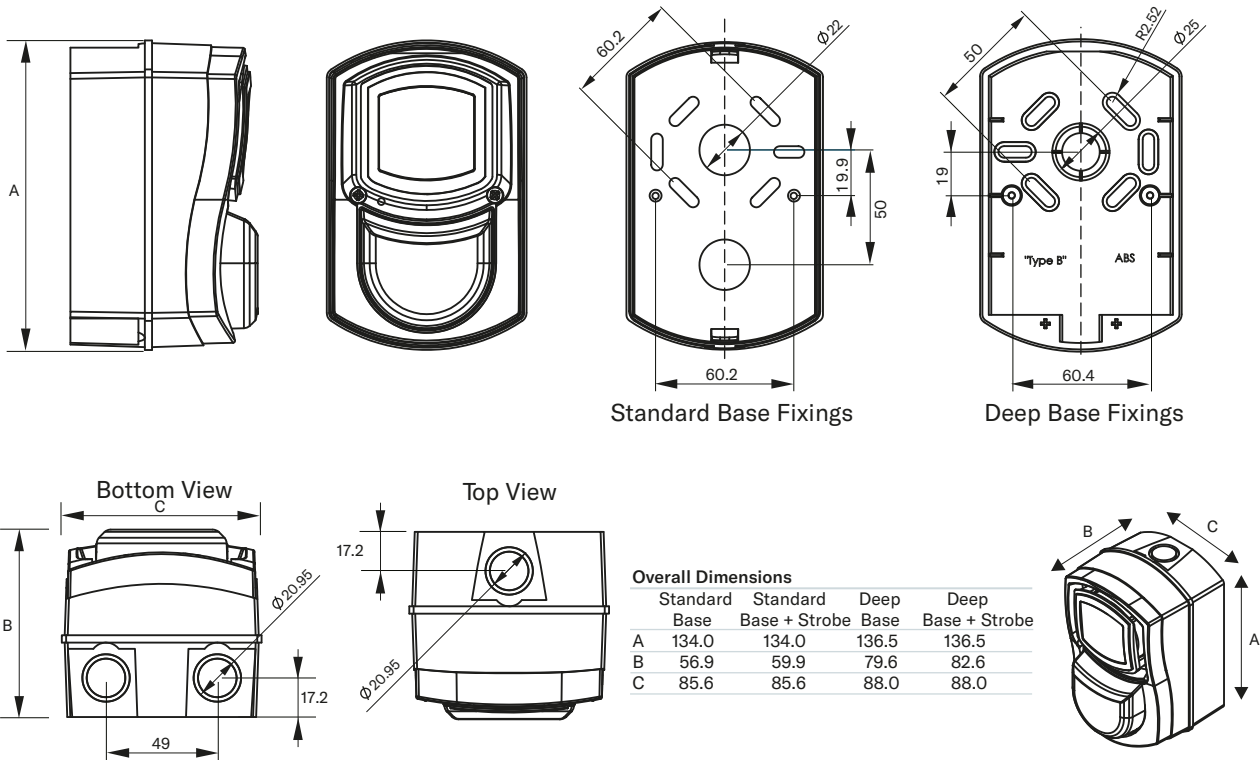

FIRE-CRYER® SOLO (BRAZILIAN VERSION)

EN 54-3 APPROVED VOICE SOUNDERS

INSTALLATION

Drawings show unit with strobe and deep base fitted.

Dimensions (mm)

DS/3700062/ISS 5

We reserve the right to change or amend any design or specification in line with our policy of continuing development and improvement.

Vimpex LTD

Star Lane, Great Wakering,
Essex SS3 0PJ, UK
t. +44 (0) 1702 216999
e. sales@vimpex.co.uk
www.vimpex.co.uk

Vimpex Interguard AB

t. +46 (0) 36 37 10 65
e. sales@vimpex.se