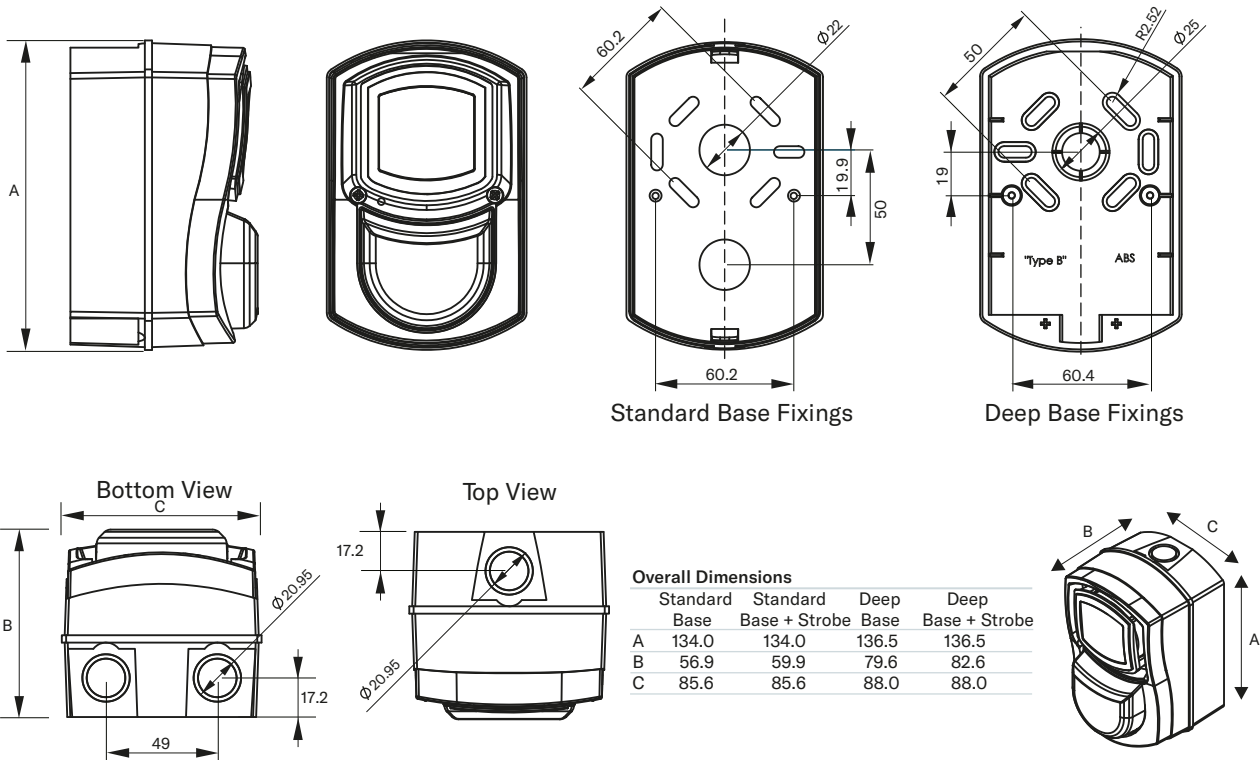

INSTALLATION

Drawings show unit with strobe and deep base fitted.

Dimensions (mm)

DS/3700076/ISS 3

We reserve the right to change or amend any design or specification in line with our policy of continuing development and improvement.

Vimpex LTD
Star Lane, Great Wakering,
Essex SS3 0PJ, UK
t. +44 (0) 1702 216999
e. sales@vimpex.co.uk
www.vimpex.co.uk

Vimpex Interguard AB
t. +46 (0) 36 37 10 65
e. sales@vimpex.se