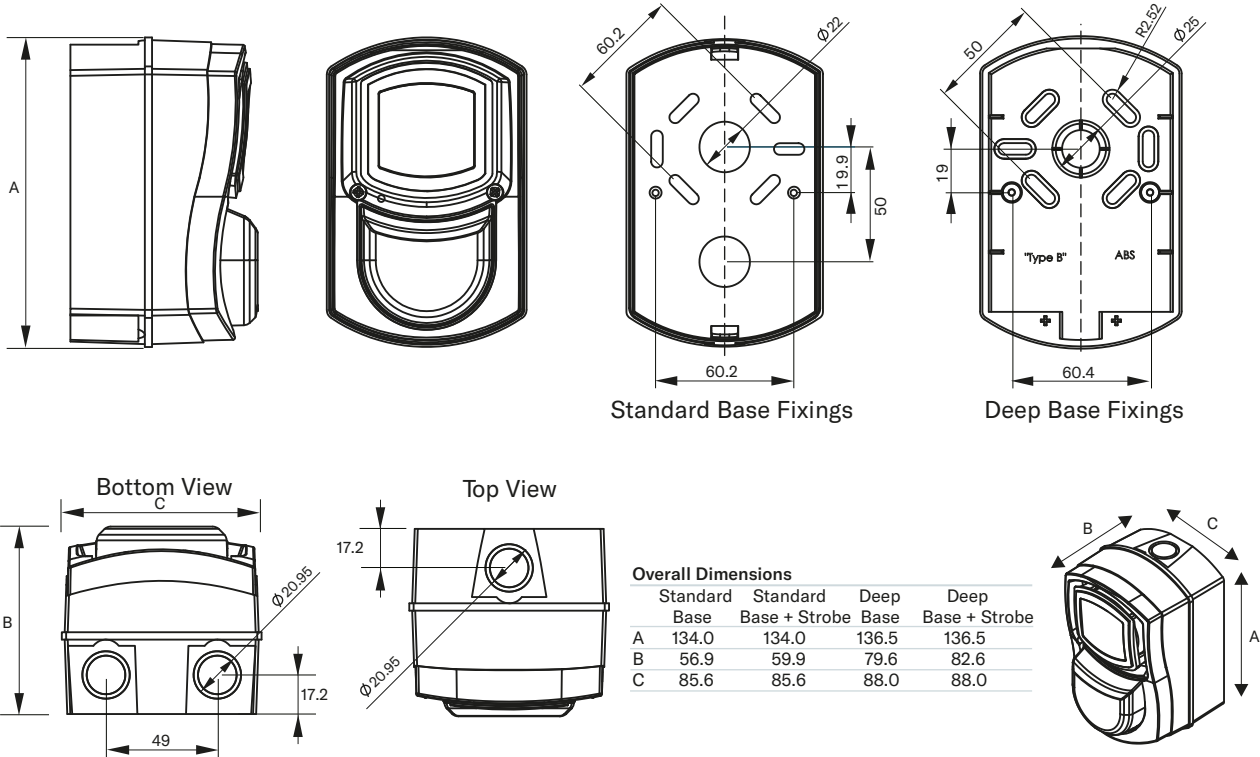

FIRE-CRYER® SOLO

EN 54-3 APPROVED VOICE SOUNDERS

INSTALLATION

Drawings show unit with strobe and deep base fitted.

Dimensions (mm)

DS/FCSA/ISS 4

We reserve the right to change or amend any design or specification in line with our policy of continuing development and improvement.

Vimpex LTD
Star Lane, Great Wakering,
Essex SS3 0PJ, UK
t. +44 (0) 1702 216999
e. sales@vimpex.co.uk
www.vimpex.co.uk

Vimpex Interguard AB
t. +46 (0) 36 37 10 65
e. sales@vimpex.se