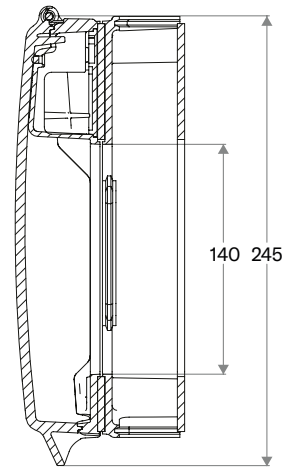

Part Numbers - Spares & Accessories

SG2-SMS18	Smart+Guard 2, 18mm Spacer
SG2-SMS32	Smart+Guard 2, 32mm Spacer

*X = Colour. 5 options available
 R = Red, G = Green, Y = Yellow, B = Blue, W = White

SMART+GUARD

Approvals

Technical Drawings and Product Dimensions

Flush Mount
Top View

Top View (18 mm Spacer)

Top View (32 mm Spacer)

Flush Mount
Side View

Surface Mount
Side View (32 mm Spacer)