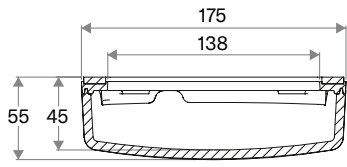

Part Numbers - Spares & Accessories

SG2-SMS18	Smart+Guard 2, 18mm Spacer
SG2-SMS32	Smart+Guard 2, 32mm Spacer

*X = Colour. 5 options available
 R = Red, G = Green, Y = Yellow, B = Blue, W = White

SMART+GUARD

Approvals

Technical Drawings and Product Dimensions

Flush Mount
Top View

Top View (18 mm Spacer)

Top View (32 mm Spacer)

Flush Mount
Side View

Surface Mount
Side View (32 mm Spacer)