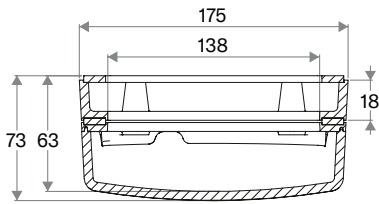

Part Numbers - Spares & Accessories

SG2-SMS18	Smart+Guard 2, 18mm Spacer
SG2-SMS32	Smart+Guard 2, 32mm Spacer

*X = Colour. 5 options available
 R = Red, G = Green, Y = Yellow, B = Blue, W = White

SMART+GUARD

Approvals

Technical Drawings and Product Dimensions

Flush Mount
Top View

Top View (18 mm Spacer)

Top View (32 mm Spacer)

Flush Mount
Side View

Surface Mount
Side View (32 mm Spacer)