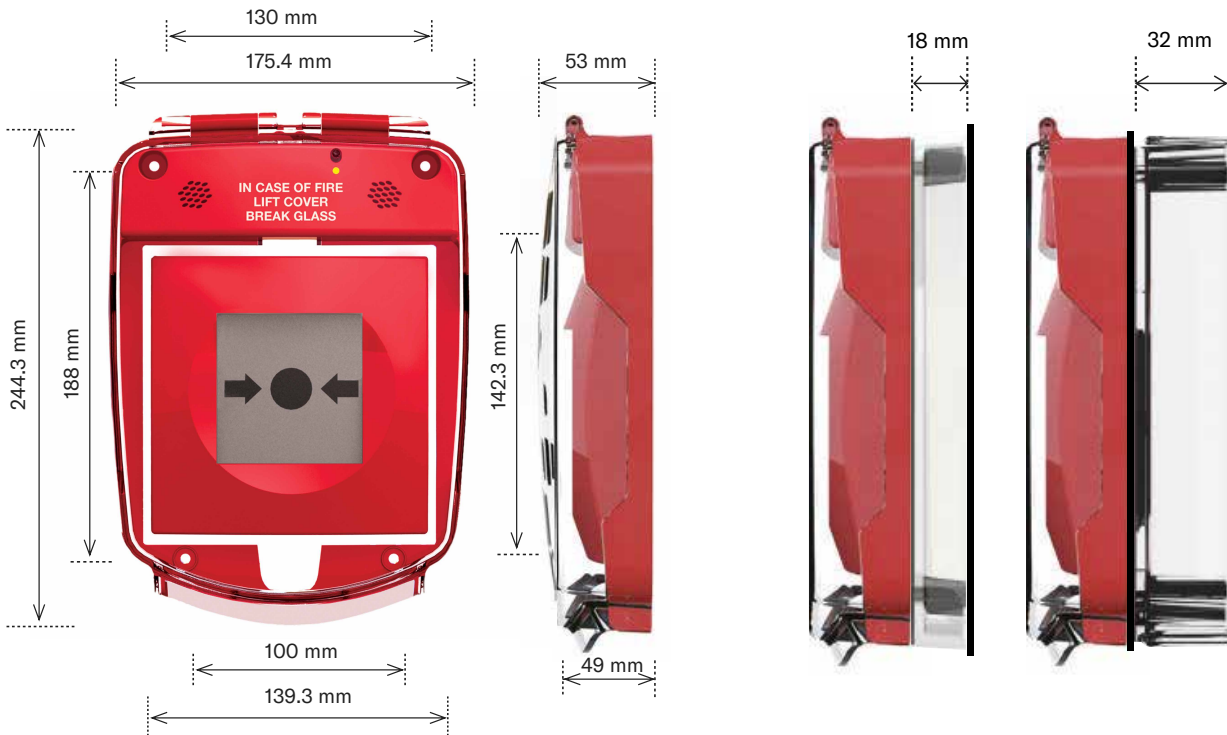

Available with an integral battery powered alarm, that when lifted emits an ear piercing 90 dB alarm, warning the user that the device is for emergency use only and should not be tampered with.

The Smart+Guard 2 is larger than the standard sized Smart+Guard and is designed to be installed over German and US style call points and pull stations.

Part Numbers - Spares & Accessories

SG2-SMS18	Smart+Guard 2, 18mm Spacer
SG2-SMS32	Smart+Guard 2, 32mm Spacer

*X = Colour. 5 options available
 R = Red, G = Green, Y = Yellow, B = Blue, W = White

SMART+GUARD

Features

- / Aesthetically pleasing but tough retrofittable protective cover
- / Easy to install and can be fitted and protecting devices in minutes
- / Optional battery powered 90 dB alarm can be fitted, increasing the security and protection of the device it is protecting
- / A break seal can also be fitted to increase the visible deterrence against misuse
- / Available in 5 colours: red, green, yellow, blue and white

Approvals

Technical Drawings and Product Dimensions

Flush Mount
Top View

Top View (18 mm Spacer)

Top View (32 mm Spacer)

Flush Mount
Side View

Surface Mount
Side View (32 mm Spacer)