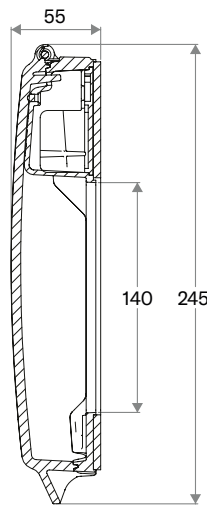

Part Numbers - Spares & Accessories

SG2-SMS18	Smart+Guard 2, 18mm Spacer
SG2-SMS32	Smart+Guard 2, 32mm Spacer

*X = Colour. 5 options available
 R = Red, G = Green, Y = Yellow, B = Blue, W = White

SMART+GUARD

Approvals

Technical Drawings and Product Dimensions

Flush Mount
Top View

Top View (18 mm Spacer)

Top View (32 mm Spacer)

Flush Mount
Side View

Surface Mount
Side View (32 mm Spacer)