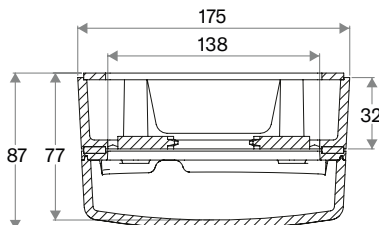

Part Numbers - Spares & Accessories

SG2-SMS18	Smart+Guard 2, 18mm Spacer
SG2-SMS32	Smart+Guard 2, 32mm Spacer

*X = Colour. 5 options available
 R = Red, G = Green, Y = Yellow, B = Blue, W = White

SMART+GUARD

Approvals

Technical Drawings and Product Dimensions

Flush Mount
Top View

Top View (18 mm Spacer)

Top View (32 mm Spacer)

Flush Mount
Side View

Surface Mount
Side View (32 mm Spacer)